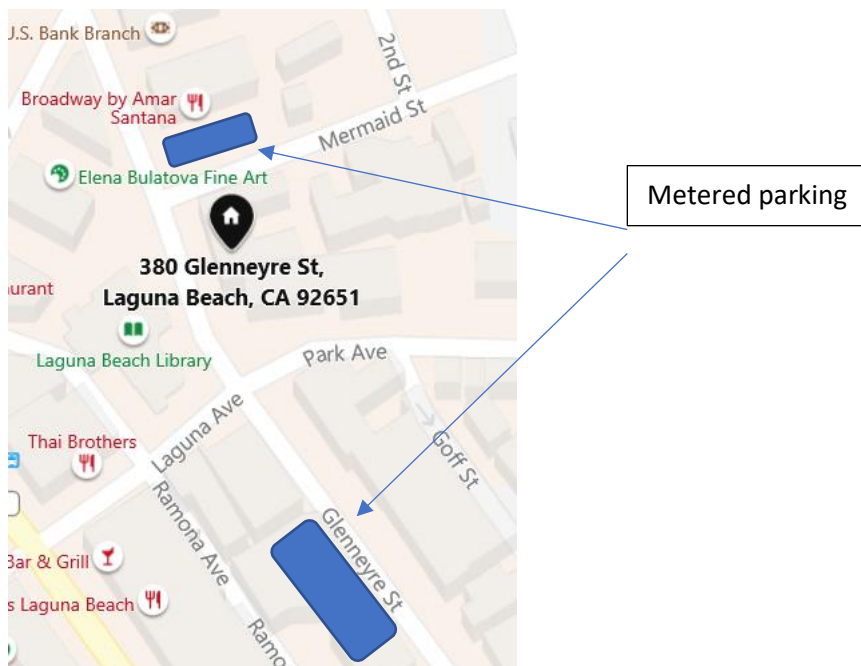

CAROL UMMEL LINDQUIST, PH.D., FACLINP

C L I N I C A L P S Y C H O L O G I S T

THE PSYCHOLOGY CENTER
380 GLENNEYRE SUITE D
LAGUNA BEACH, CA 92651

Directions to the Psychology Center

From San Diego Freeway (I-405) or Santa Ana Freeway (I-5). Take Highway 133 South (Laguna Canyon Road). Follow Laguna Canyon Road through Laguna Canyon. After passing the Festival of Arts grounds (on your right) the next signal is Forest Avenue. Turn Left on Forest Avenue. Follow Forest Avenue two blocks (past Ocean Avenue) to the stop sign. Turn Right onto the continuation of Forest Avenue. Follow two blocks to stop sign at Glenneyre Street. Turn Left. The Psychology Center is at 380 Glenneyre Street, just past Mermaid Street. Turn left through the breezeway into the parking lot. Suite D is upstairs.

From Pacific Coast Highway. From Pacific Coast Highway (actually called Coast Highway), turn Inland onto Forest Avenue. Coming from the south (from Dana Point) that will be a right turn. From the north (from Newport Beach) that will be a left turn. Follow Forest Avenue one block to the stop sign at Glenneyre Street. Turn right onto Glenneyre Street. The Psychology Center is at 380 Glenneyre Street, just past Mermaid Street. Turn left through the breezeway into the parking lot. Suite D is upstairs.

Parking. You may park in any of the last three spaces on the left (toward the back) marked “the Psychology Center”. If full, there is metered parking at the corner of Mermaid and Glenneyre Street. There is also a large metered two-story parking structure just south on Glenneyre Street past Park Avenue on the right (if there are no spaces in the lower lot, you need to exit then drive up the hill to the upper lot).